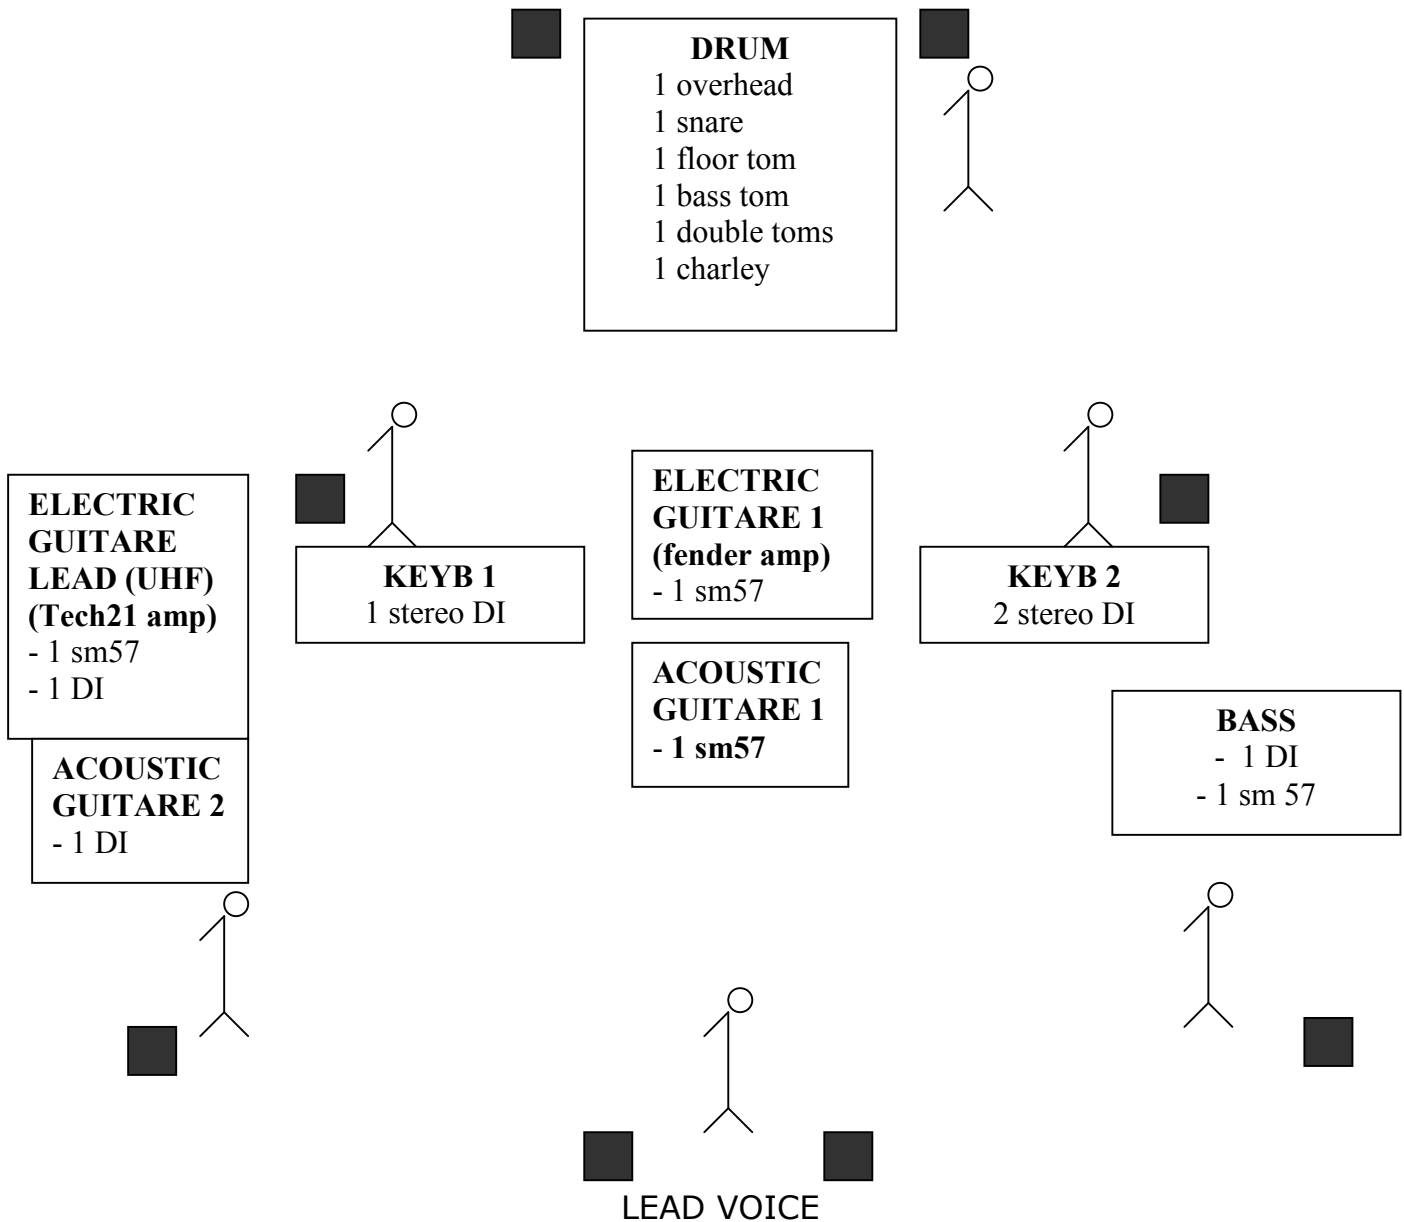

LARI GUETTE
FICHE TECHNIQUE de CONCERT - 2006

Technical contact : Fred Cobaux – 0475/86 45 95

LIST :

- 6 microphone SM58 type for the lead singer and the 5 backing voices
- 4 microphone SM57 type for the guitars/bass amplifiers
- 1 UHF microphone Sennheiser/Shure type (lead singer)
- 3 stereo DI for the keyboards
- 1 DI for the bass
- 2 DI for the acoustic guitars
- 6 microphones for the drum
- AVALON compressor for lead vocal

■ : 8 stage monitors

NB : a small 3 m / 4 m stage is to be furnished for the drum.